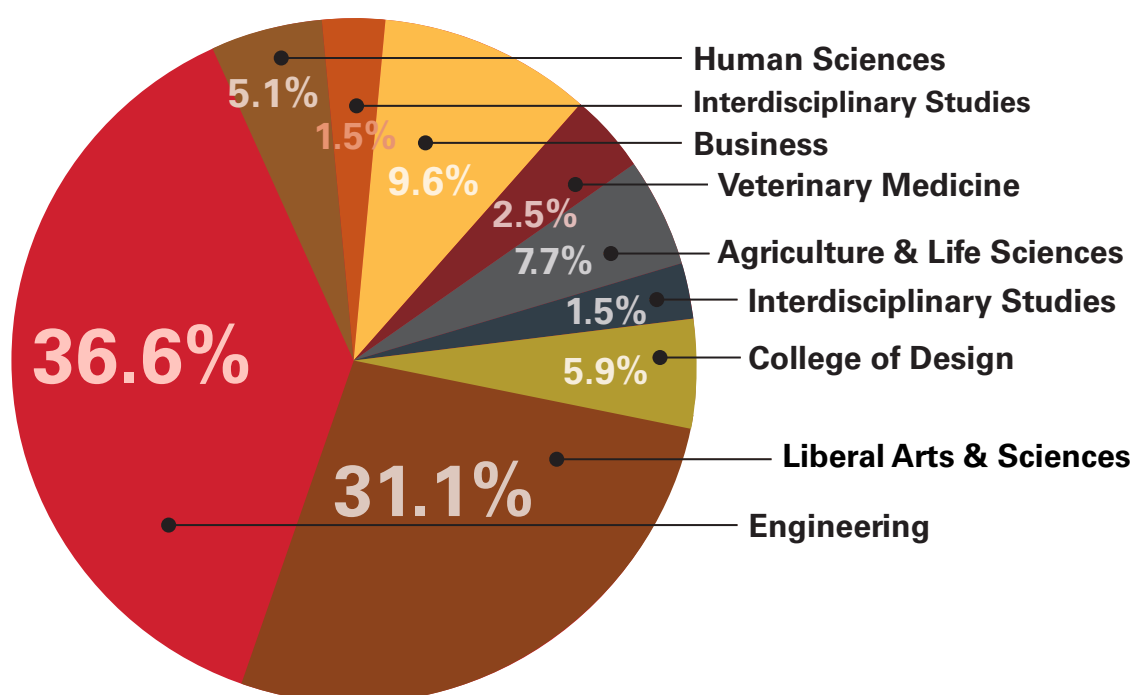

International Students & Scholars Office FACT SHEET SPRING 2023

STUDENT ENROLLMENT DATA

ENROLLMENT

| | |
|---------------|--------------|
| Undergraduate | 760 |
| Graduate | 1,570 |
| Total | 2,330 |

STUDENT VISA STATUSES

COUNTRIES

Largest Geographic Representation International Students SPRING 2023

Of the 116 foreign countries represented at Iowa State, the ten countries with the largest representation are listed

Undergraduate Graduate