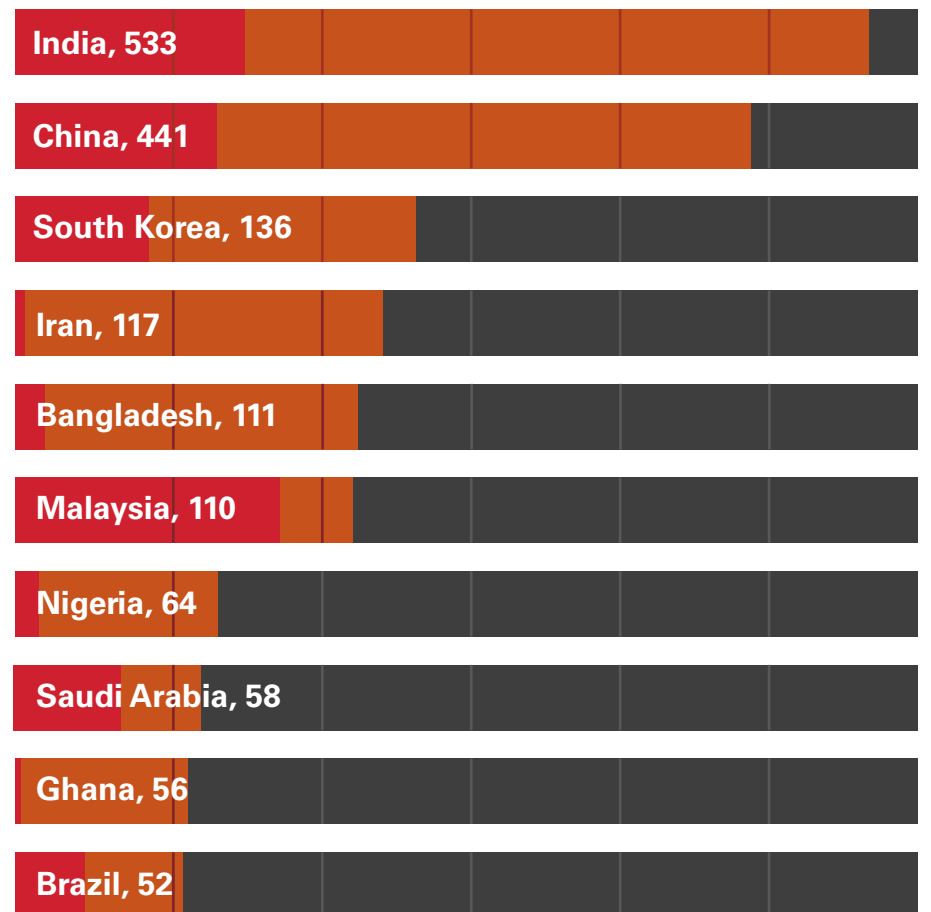

International Students & Scholars Office FACT SHEET SPRING 2023

STUDENT ENROLLMENT DATA

ENROLLMENT

| | |
|---------------|--------------|
| Undergraduate | 760 |
| Graduate | 1,570 |
| Total | 2,330 |

STUDENT VISA STATUSES

| | |
|----------------------|-------|
| F-1 | 2,210 |
| J-1 | 75 |
| H-4 | 18 |
| H-1B | 9 |
| F-2 | 3 |
| J-2 | 5 |
| L-2 | 4 |
| Status in Transition | 3 |
| E-2 | 1 |
| G-4 | 1 |
| TD | 1 |

COLLEGE

COUNTRIES

Largest Geographic Representation International Students SPRING 2023

Of the 116 foreign countries represented at Iowa State, the ten countries with the largest representation are listed

Undergraduate Graduate

Together, the **1,678** students from these ten countries account for **72%** of the total international student population at Iowa State

TOP 5 MAJORS

Undergraduate

1. Computer Science
2. Mechanical Engineering
3. Software Engineering
4. Aerospace Engineering
5. Computer Engineering