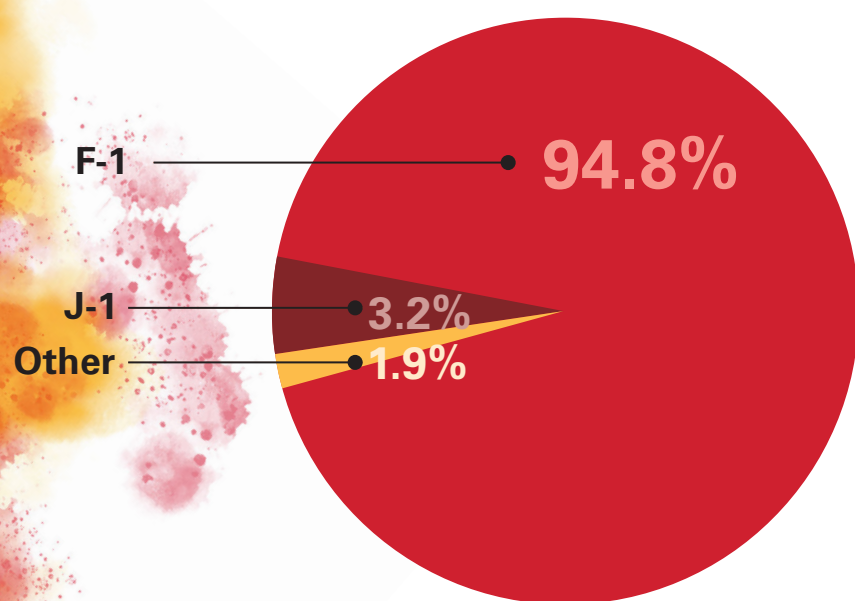

International Students & Scholars Office FACT SHEET SPRING 2023

STUDENT ENROLLMENT DATA

ENROLLMENT

| | |
|---------------|--------------|
| Undergraduate | 760 |
| Graduate | 1,570 |
| Total | 2,330 |

STUDENT VISA STATUSES

| | |
|----------------------|-------|
| F-1 | 2,210 |
| J-1 | 75 |
| H-4 | 18 |
| H-1B | 9 |
| F-2 | 3 |
| J-2 | 5 |
| L-2 | 4 |
| Status in Transition | 3 |
| E-2 | 1 |
| G-4 | 1 |
| TD | 1 |

COLLEGE

COUNTRIES

Largest Geographic Representation International Students SPRING 2023

Of the 116 foreign countries represented at Iowa State, the ten countries with the largest representation are listed

Undergraduate Graduate